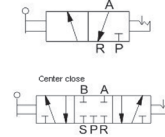

MECHANICAL VALVE

FOOT PEDALE 5/2	PORT SIZE (NPT)	DESCRIPTION
F522-08-T	1/4"	FOOT PEDAL
F522-08L-T		FOOT PEDAL 5/2 WITH LOCK 1/2
F522C-08-T		FOOT PEDAL WITH GUARD

LEVER VALVE	WAY/POSITION	DESCRIPTION	PORT SIZE (NPT)
H322-08-T	3W/2P	DETENT	1/4"
H323-10-T			3/8"
H521-06-T	5W/2P	SPRING RETURN	1/8"
H521-06S-T			3/8"
H533-10S-T	5W/3P	SPRING RETURN	3/8"
H533C-10-T		CLOSE CENTER	

HAND PULL VALVE 5/2	PORT SIZE (NPT)	DESCRIPTION
L523-10-T	3/8"	HAND PULL VALVE 5/2, 3/8, DETENT
L524-15-T	1/2"	HAND PULL VALVE 5/2, 1/2, DETENT

ROTARY VALVE 4/3	PORT SIZE (NPT)	DESCRIPTION
R432-08-T	1/4"	ROTARY VALVE 1/4
R432-10-T	3/8"	ROTARY VALVE 3/8

M SERIES VALVE	WAY/POSITION	DESCRIPTION	PORT SIZE (NPT)
M32-08S7-T	3W/2P	MECANICAL VALVE BLANK	1/4"
M52-08S1B-T	5W/2P	MECH.VALVE TWIST SELECTOR	
MJ32-08S4G-T	3W/2P	MECH.VALVE PUSH BUTTON	
MJ32-08S5R-T		MECH.VALVE PUSH BUTTON FLUSH	
MS32-06S3R-T		MECH.VALVE PUSH BUTTON "E" STOP	1/8"
MS32-06S4G-T		MECANICAL VALVE PUSH BUTTON	
MS32-06S5R-T	MECH.VALVE PUSH BUTTON FLUSH		

YHS-08FF-T	2W/2P	SLIDE VALVE	1/4"
YHS-10FF-T			3/8"
YHS-15FF-T			1/2"
YHS-20FF-T			3/4"
YHS-25FF-T			1"
RE-06-T	3W/2P	FLOW CONTROL VALVE	1/8"
RE-08-T			1/4"
RE-10-T			3/8"
RE-15-T			1/2"
KKP-06-T	3W/2P	QUICK EXHAUST VALVE	1/8"
KKP-08-T			1/4"
KKP-10-T			3/8"
KKP-15-T			1/2"