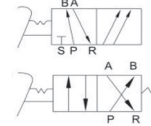

MECHANICAL VALVE

FOOT PEDALE 5/2	PORT SIZE (NPT)	DESCRIPTION
F522-08-T	1/4"	FOOT PEDAL
F522-08L-T		FOOT PEDAL 5/2 WITH LOCK 1/2
F522C-08-T		FOOT PEDAL WITH GUARD

LEVER VALVE	WAY/POSITION	DESCRIPTION	PORT SIZE (NPT)
H322-08-T	3W/2P	DETENT	1/4"
H323-10-T			3/8"
H521-06-T	5W/2P	SPRING RETURN	1/8"
H521-06S-T			3/8"
H533-10S-T	5W/3P	SPRING RETURN	3/8"
H533C-10-T		CLOSE CENTER	

HAND PULL VALVE 5/2	PORT SIZE (NPT)	DESCRIPTION
L523-10-T	3/8"	HAND PULL VALVE 5/2, 3/8, DETENT
L524-15-T	1/2"	HAND PULL VALVE 5/2, 1/2, DETENT

ROTARY VALVE 4/3	PORT SIZE (NPT)	DESCRIPTION
R432-08-T	1/4"	ROTARY VALVE 1/4
R432-10-T	3/8"	ROTARY VALVE 3/8

M SERIES VALVE	WAY/POSITION	DESCRIPTION	PORT SIZE (NPT)
M32-08S7-T	3W/2P	MECANICAL VALVE BLANK	1/4"
M52-08S1B-T	5W/2P	MECH.VALVE TWIST SELECTOR	
MJ32-08S4G-T	3W/2P	MECH.VALVE PUSH BUTTON	
MJ32-08S5R-T		MECH.VALVE PUSH BUTTON FLUSH	
MS32-06S3R-T		MECH.VALVE PUSH BUTTON "E" STOP	1/8"
MS32-06S4G-T		MECANICAL VALVE PUSH BUTTON	
MS32-06S5R-T	MECH.VALVE PUSH BUTTON FLUSH		

YHS-08FF-T	2W/2P	SLIDE VALVE	1/4"
YHS-10FF-T			3/8"
YHS-15FF-T			1/2"
YHS-20FF-T			3/4"
YHS-25FF-T			1"
RE-06-T	3W/2P	FLOW CONTROL VALVE	1/8"
RE-08-T			1/4"
RE-10-T			3/8"
RE-15-T			1/2"
KKP-06-T	3W/2P	QUICK EXHAUST VALVE	1/8"
KKP-08-T			1/4"
KKP-10-T			3/8"
KKP-15-T			1/2"